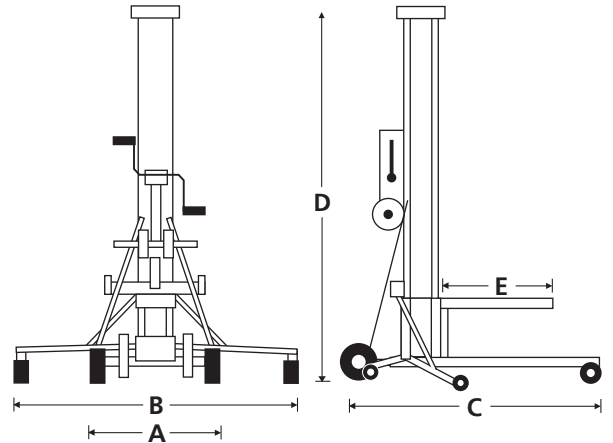

## MATERIAL LIFTS

- A high specification material lift with heavy duty load capacity
- Narrow design to manoeuvre through a standard doorway without tilting back
- Robust and reliable, built to handle the demands of the rental industry
- Features a dual-handle, shift- on-the-fly, two-speed winch for improved productivity

# ML5I/ML10I/ML15I

DIMENSIONS	M5I	ML10I	ML15I
Lift height – forks up	2.0m	3.4m	4.8m
Lift height – forks down	1.4m	2.7m	4.3m
Stowed width <b>(A)</b>	0.77m	0.77m	0.77m
Stabiliser width <b>(B)</b>	1.63m	1.63m	1.63m
Stowed length	0.85m	0.85m	0.85m
Operating length <b>(C)</b>	1.57m	1.57m	1.7m
Stowed height <b>(D)</b>	1.9m	1.9m	1.9m
Fork width (outside)	0.58m	0.58m	0.58m
Fork length <b>(E)</b>	0.76m	0.76m	0.76m
Ground clearance	60mm	60mm	60mm

PERFORMANCE	M5I	ML10I	ML15I
Max. load capacity (0.36m load center)	454kg	408kg	363kg
Max. load capacity (0.61m load center)	340kg	340kg	318kg
Max. load capacity (1.07m load center)	159kg	159kg	147kg
Min. load height	150mm	150mm	150mm
Winch (high speed)		13.1 cranks/m	
Winch (low speed)		49.2 cranks/m	