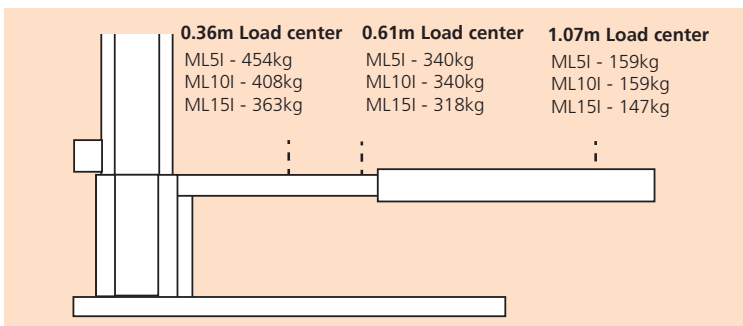

LOAD CAPACITY - EXTENDED FORKS

P.O. Box 1160
St. Joseph, MO 64502-1160, USA
Tel: 1 (785) 989-3000
Toll-free: 1 (800) 255-0317
Fax: 1 (785) 989-3070
Email: sales.usa@snorkellifts.com

www.snorkellifts.com