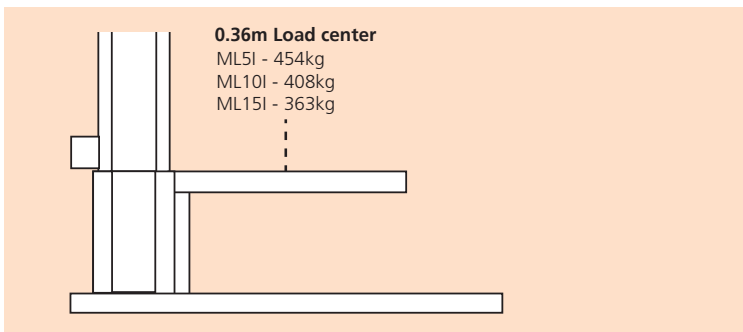

LOAD CAPACITY - STANDARD FORKS